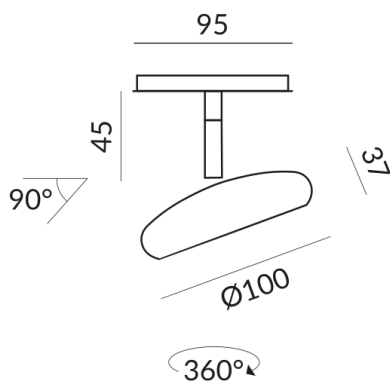

Light Color

2.700K

Technical specifications

Body color

champagner black

Primary connection voltage

230 Volt

Dimmable

Phasenabschnitt (C)

Input power

12 Watt

Light color

2700 K

Option

Optional 3000k

LED luminous flux

950 lm

Color rendering index

CRI 90

Safety class

2

Ingress protection

IP20

Weight

0.4 kg