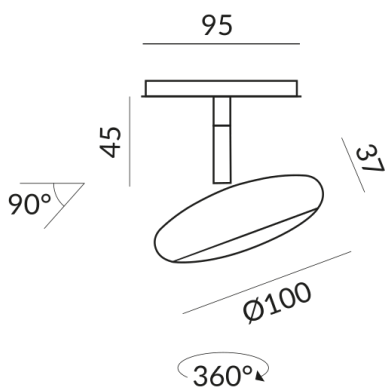

Assortment Status

Catalog item

Technical specifications

Body color

painted black

Primary connection voltage

230 Volt

Dimmable

Phasenabschnitt (C)

Input power

12 Watt

Light color

2700 K

Option

Optional 3000k

LED luminous flux

950 lm

Color rendering index

CRI 90

Safety class

2

Ingress protection