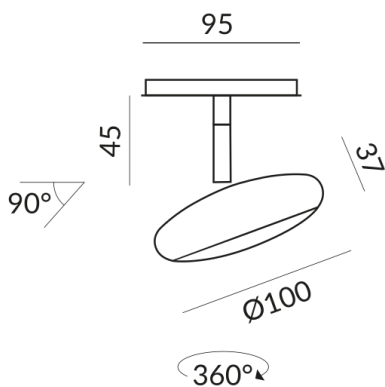

Light Color

2.700K

Technical specifications

Body color

champagner black

Primary connection voltage

230 Volt

Dimmable

Phasenabschnitt (C)

Input power

12 Watt

Light color

2700 K

Option

Optional 3000k

LED luminous flux

950 lm

Color rendering index

CRI 90

Safety class

2

Ingress protection

IP20

Weight

0.4 kg