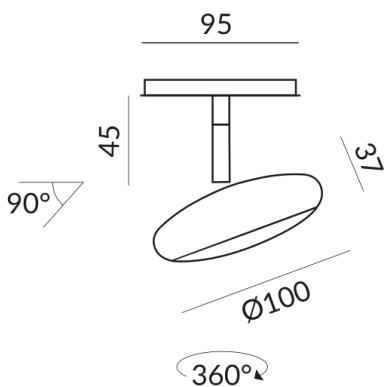

950 lm

Color rendering index

CRI 90

Safety class

2

Ingress protection

IP20

Weight