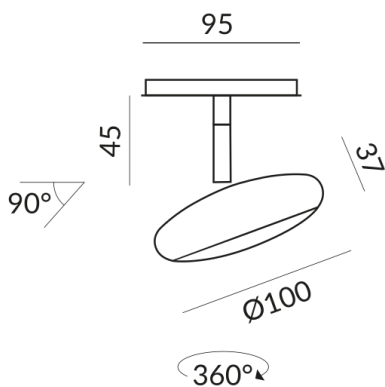

Light Color

2.700K

Technical specifications

Body color

painted white

Primary connection voltage

230 Volt

Dimmable

Phasenabschnitt (C)

Input power

12 Watt

Light color

2700 K

Option

Optional 3000k

LED luminous flux

950 lm

Color rendering index

CRI 90

Safety class

2

Ingress protection

IP20

Weight

0.4 kg