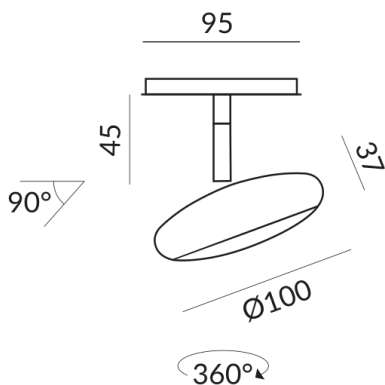

Weight

0.4 kg