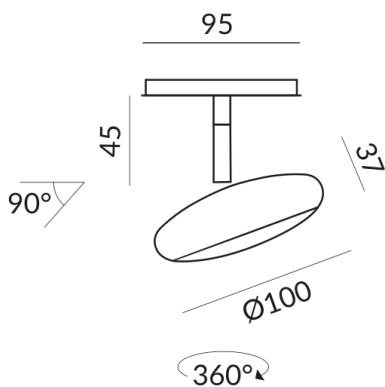

Technical specifications

Body color

champagner white

Primary connection voltage

230 Volt

Dimmable

Phasenabschnitt (C)

Input power

CRI 90

Safety class

2

Ingress protection

IP20

Weight

0.4 kg

Design
Dirk Wortmeyer