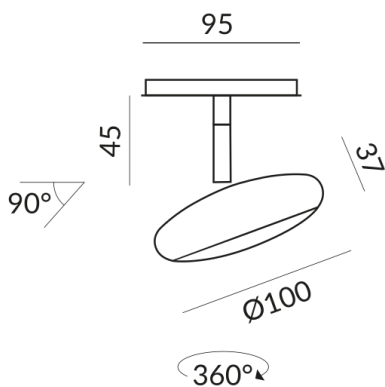

Light Color - Builtin

Builtin 2.700K

Technical specifications

Body color

champagner black

Primary connection voltage

230 Volt

Dimmable

Phasenabschnitt (C)

Input power

12 Watt

Light color

2700 K

Option

Optional 3000k

LED luminous flux

950 lm

Color rendering index

CRI 90

Safety class

2

Ingress protection

IP20

Weight

0.4 kg