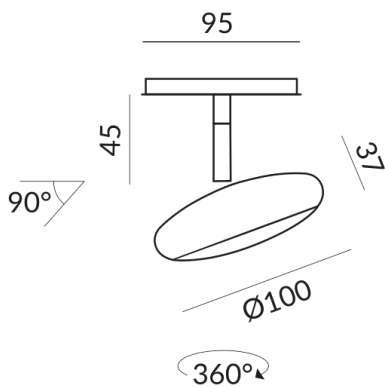

Weight

0.4 kg