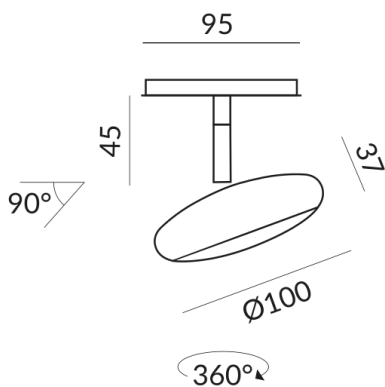

Technical specifications

Body color

painting black

Primary connection voltage

230 Volt

Dimmable

Phasenabschnitt (C)

Input power

12 Watt

Light color

2700 K

Option

Optional 3000k

LED luminous flux

950 lm

Color rendering index

CRI 90

Safety class

2

Ingress protection

IP20

Weight

0.4 kg