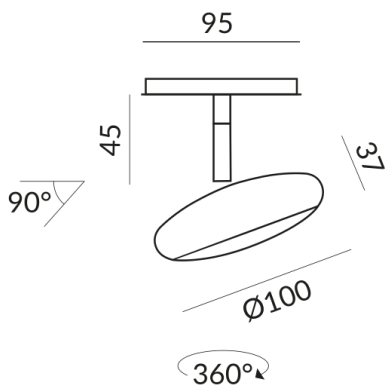

Technical specifications

Body color

painted black

Primary connection voltage

230 Volt

Dimmable

Phasenabschnitt (C)

Input power

12 Watt

Light color

2700 K

Option

Optional 3000k

LED luminous flux

950 lm

Color rendering index

CRI 90

Safety class

2

Ingress protection

IP20

Weight

0.4 kg