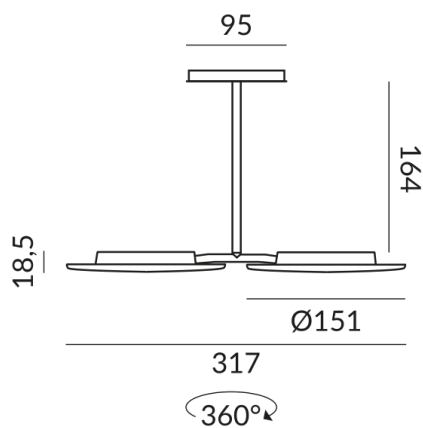

IP20

Weight

0.75 kg

Design

Dirk Wortmeyer

Information on operating LED lights

Thank you for choosing our LED lights.

To ensure the best possible performance and longevity of your new lighting, please observe the following instructions: