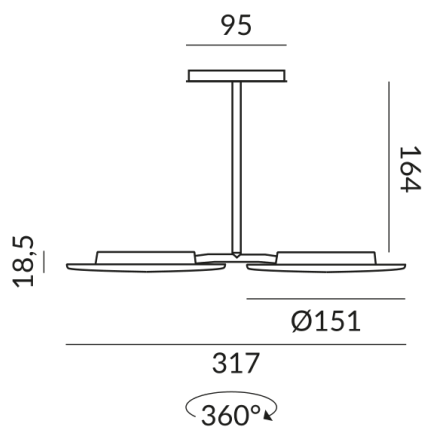

Technical specifications

Body color
painted black

Primary connection voltage
230 Volt

Dimmable
Phasenabschnitt (C)

Input power
30 Watt

Light color
2700 K

Option
Optional 3000k

LED luminous flux
2400 lm

Color rendering index
CRI 93

Safety class
2

Ingress protection
IP20

Weight
0.75 kg

Design
Dirk Wortmeyer