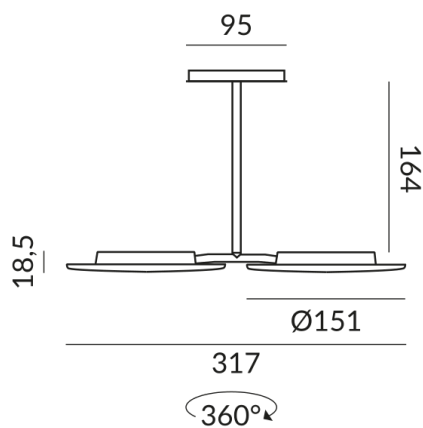

matt chrome-plated / painted

Systems

ALL-IN 230V track

Light Color

2.700K

Technical specifications

Body color

matt chrome-plated / painted

Primary connection voltage

230 Volt

Dimmable

Phasenabschnitt (C)

Input power

30 Watt

Light color

2700 K