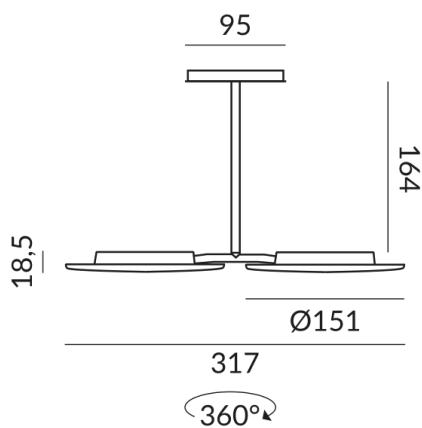

Technical specifications

Body color
champagner white

Primary connection voltage
230 Volt

Dimmable
Phasenabschnitt (C)

Input power
30 Watt

Light color
2700 K

Option
Optional 3000k

LED luminous flux
2400 lm

Color rendering index
CRI 93

Safety class
2

Ingress protection
IP20

Weight
0.75 kg

Design
Dirk Wortmeyer