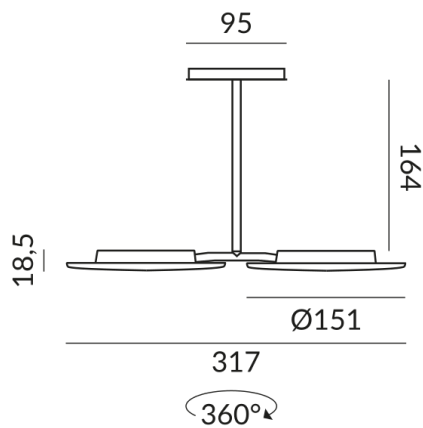

UP DUO

UP DUO ALL-IN

714035hb
LED
Dimmable
Price €499.00 incl. VAT

Body Color
champagner black

Systems
ALL-IN 230V track

Technical specifications

- Body color**
champagner black
- Primary connection voltage**
230 Volt
- Dimmable**
Phasenabschnitt (C)
- Input power**
30 Watt
- Light color**
2700 K
- Option**
Optional 3000k
- LED luminous flux**
2400 lm
- Color rendering index**
CRI 93
- Safety class**
2
- Ingress protection**
IP20
- Weight**
0.75 kg
- Design**
Dirk Wortmeyer