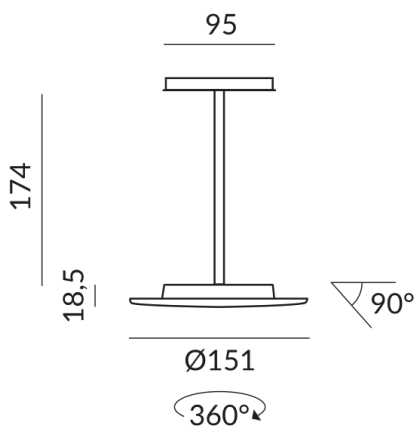

Technical specifications

Body color
painted black

Primary connection voltage
230 Volt

Dimmable
Phasenabschnitt (C)

Input power
15 Watt

Light color
2700 K

Option
Optional 3000k

LED luminous flux
1200 lm

Color rendering index
CRI 93

Safety class
2

Ingress protection
IP20

Weight
0.4 kg

Design
Dirk Wortmeyer