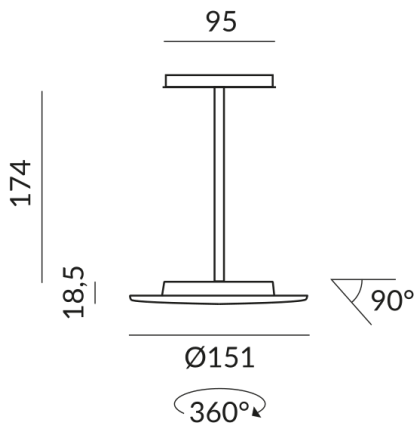

Technical specifications

Body color

painted black

Primary connection voltage

230 Volt

Dimmable

Phasenabschnitt (C)

Input power

15 Watt

Light color

2700 K

Option

Optional 3000k

LED luminous flux

1200 lm

Color rendering index

CRI 93

Safety class

2

Ingress protection

IP20

Weight

0.4 kg

Design

Dirk Wortmeyer