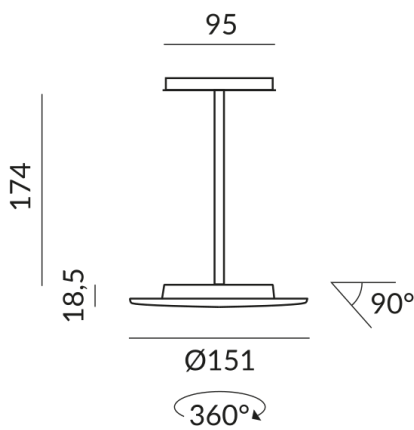

matt chrome-plated / painted

Systems

ALL-IN 230V track

Light Color

3.000K

Technical specifications

Body color

matt chrome-plated / painted

Primary connection voltage

230 Volt

Dimmable

Phasenabschnitt (C)

Input power

15 Watt

Light color

2700 K