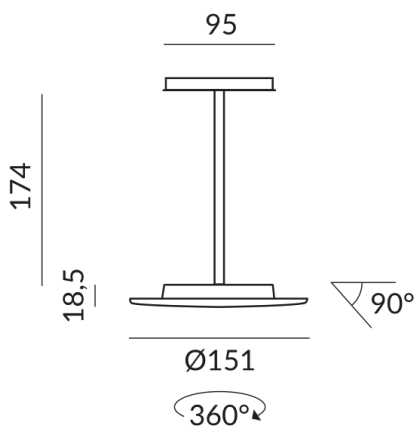

Technical specifications

Body color
champagner white

Primary connection voltage
230 Volt

Dimmable
Phasenabschnitt (C)

Input power
15 Watt

Light color
2700 K

Option
Optional 3000k

LED luminous flux
1200 lm

Color rendering index
CRI 93

Safety class
2

Ingress protection
IP20

Weight
0.4 kg

Design
Dirk Wortmeyer