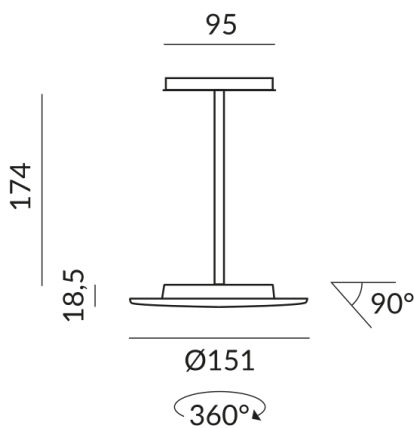

Body color
champagner white

Primary connection voltage
230 Volt

Dimmable
Phasenabschnitt (C)

Input power
15 Watt

Light color
2700 K

Option
Optional 3000k

LED luminous flux
1200 lm

Color rendering index
CRI 93

Safety class
2

Ingress protection
IP20

Weight
0.41 kg

Design
Dirk Wortmeyer

Information on operating LED lights
Thank you for choosing our LED lights.

To ensure the best possible performance and longevity of your new lighting, please observe the following instructions: