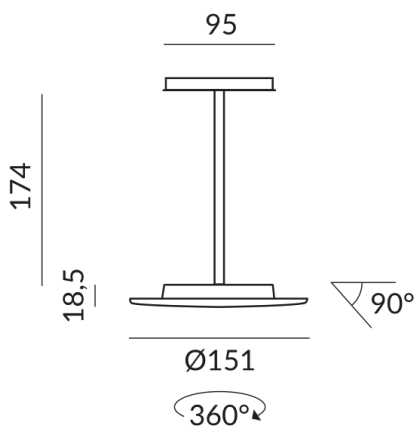

Technical specifications

Body color
champagner black

Primary connection voltage
230 Volt

Dimmable
Phasenabschnitt (C)

Input power
15 Watt

Light color
2700 K

Option
Optional 3000k

LED luminous flux
1200 lm

Color rendering index
CRI 93

Safety class
2

Ingress protection
IP20

Weight
0.41 kg

Design
Dirk Wortmeyer

Information on operating LED lights
Thank you for choosing our LED lights.