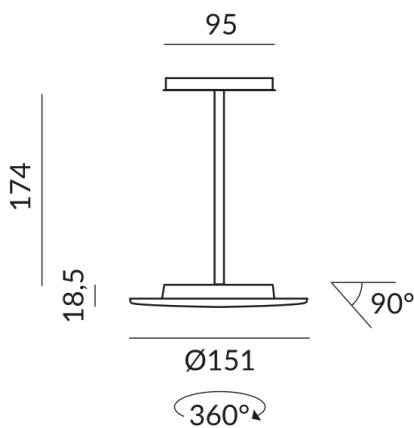

Technical specifications

Body color

champagner black

Primary connection voltage

230 Volt

Dimmable

Phasenabschnitt (C)

Input power

15 Watt

Light color

2700 K

Option

Optional 3000k

LED luminous flux

1200 lm

Color rendering index

CRI 93

Safety class

2

Ingress protection

IP20

Weight

0.4 kg

Design

Dirk Wortmeyer