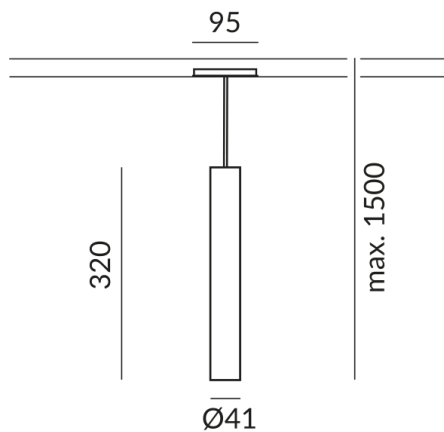

Other Properties

Silver reflector

Length

320mm

Angle

50°

Technical specifications

Body color

painted white

Primary connection voltage

230 Volt

Dimmable

Phasenabschnitt (C)

Input power

7 Watt

Light color