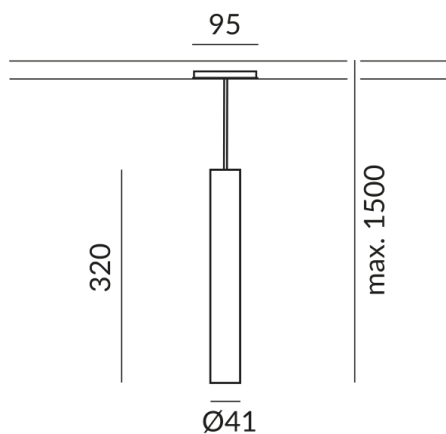

Other Properties

Silver reflector

Length

320mm

Angle

50°

Light Color

2.700K

Technical specifications

Body color

white, inside gold

Primary connection voltage

230 Volt

Dimmable

Phasenabschnitt (C)

Input power

7 Watt

Light color

2700 K

Option

Optional 3000k

LED luminous flux

650 lm

Color rendering index