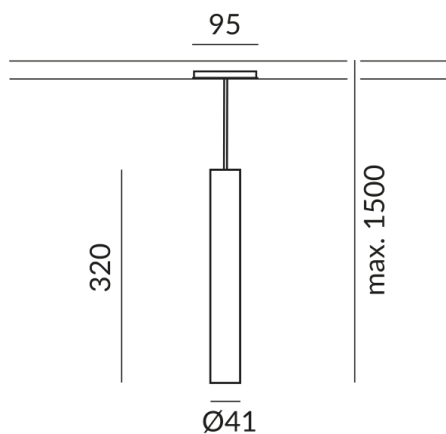

Other Properties

Silver reflector

Length

320mm

Angle

50°

Light Color

2.700K

Technical specifications

Body color

painted black

Primary connection voltage

230 Volt

Dimmable

Phasenabschnitt (C)

Input power

7 Watt

Light color

2700 K

Option

Optional 3000k

LED luminous flux

650 lm

Color rendering index