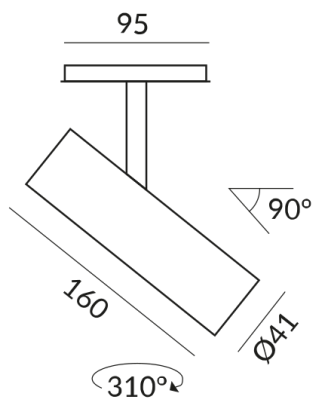

Angle

30°

Other Properties

Silver reflector

Length

140mm

Technical specifications

Body color