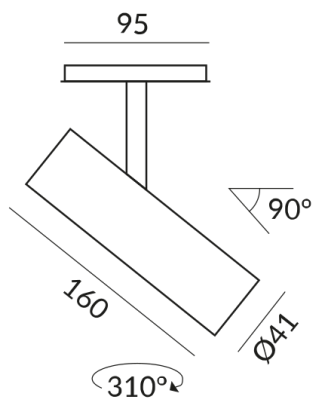

Angle

30°

Other Properties

Silver reflector

Length

160mm

Technical specifications

Body color