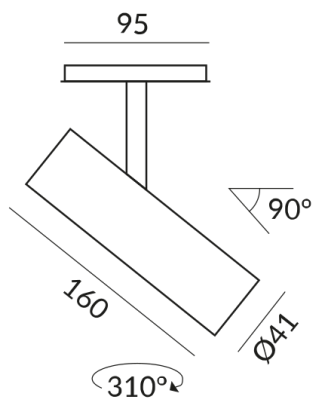

Angle

30°

Other Properties

Silver reflector

Length

140mm

Technical specifications

Body color

outside white, inside gold

Primary connection voltage

230 Volt

Dimmable

Phasenabschnitt (C)

Input power

7 Watt

Light color