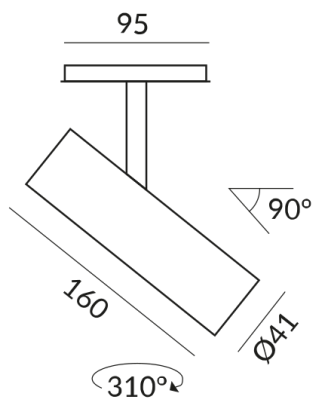

Angle

50°

Other Properties

Silver reflector

Length

160mm

Technical specifications

Body color