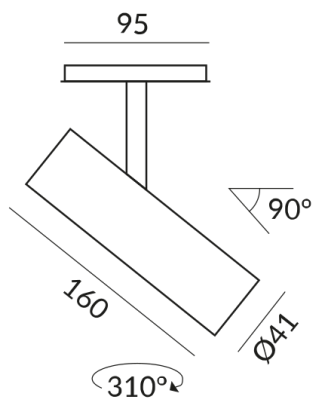

Angle

50°

Other Properties

Silver reflector

Length

140mm

Technical specifications

Body color