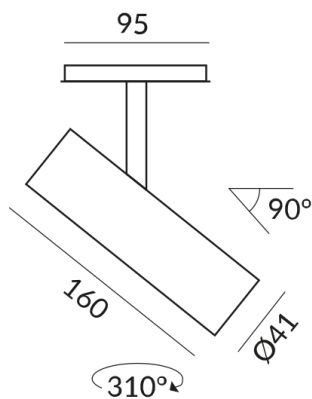

Angle

50°

Other Properties

Silver reflector

Length

160mm

Technical specifications

Body color

white, inside gold

Primary connection voltage

230 Volt

Dimmable

Phasenabschnitt (C)

Input power

7 Watt

Light color