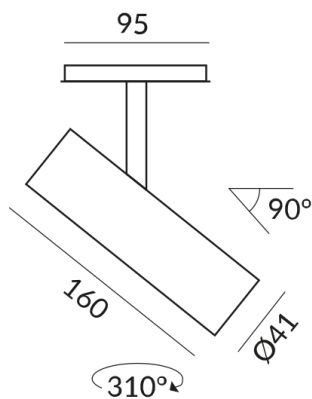

Angle

50°

Other Properties

Silver reflector

Length

140mm

Technical specifications

Body color

outside white, inside gold

Primary connection voltage

230 Volt

Dimmable

Phasenabschnitt (C)

Input power

7 Watt

Light color