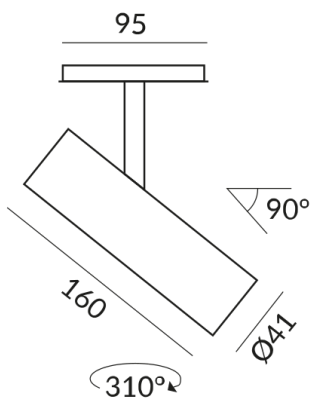

Angle

50°

Other Properties

Silver reflector

Length

140mm

Technical specifications

Body color