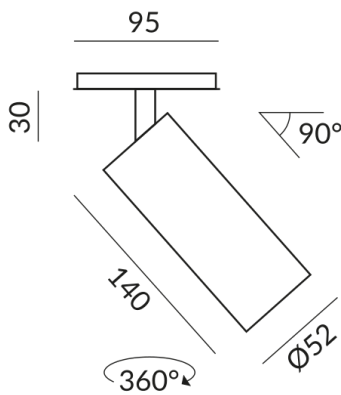

Weight

0.31 kg