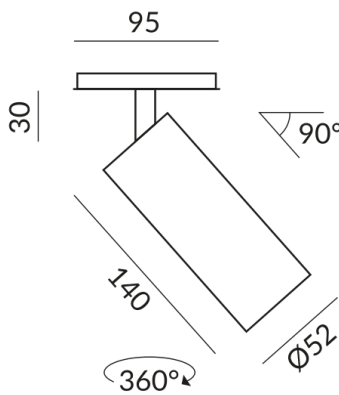

Weight

0.31 kg

Information on operating LED lights

Thank you for choosing our LED lights.

To ensure the best possible performance and longevity of your new lighting, please observe the following