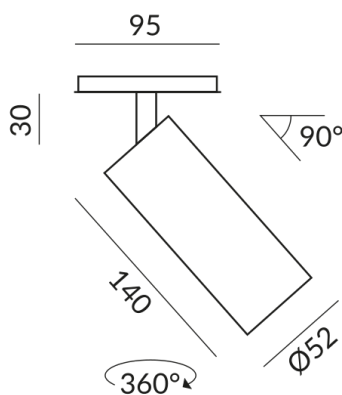

Body Color

outside white, inside gold

Light Color

2.700K

Technical specifications

Body color

outside white, inside gold

Primary connection voltage

230 Volt

Dimmable

Phasenabschnitt (C)

Input power

12 Watt

Light color

2700 K

Option