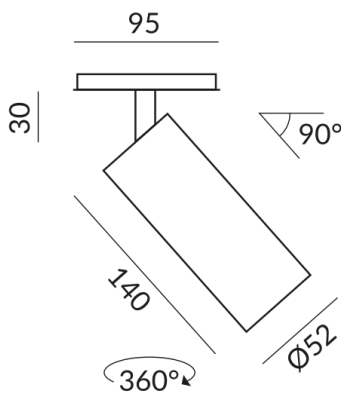

Ingress protection

IP20