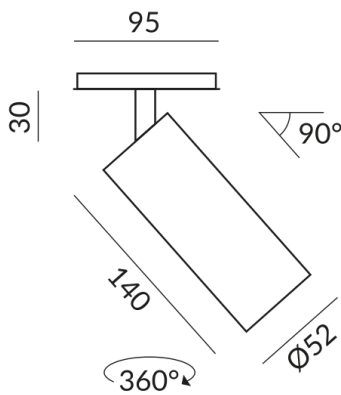

ALL-IN 230V track

Angle

50°

Body Color

painted black

Light Color

3.000K

Technical specifications