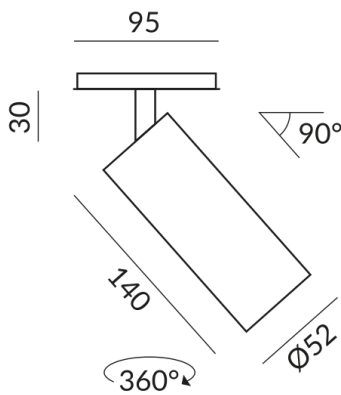

ALL-IN 230V track

Angle

30°

Body Color

outside black, inside gold

Light Color

3.000K

Technical specifications

Body color

outside black, inside gold

Primary connection voltage

230 Volt

Dimmable

Phasenabschnitt (C)

Input power

12 Watt