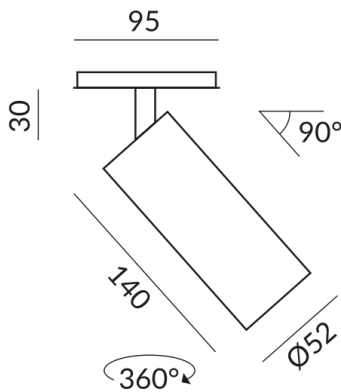

Weight

0.31 kg