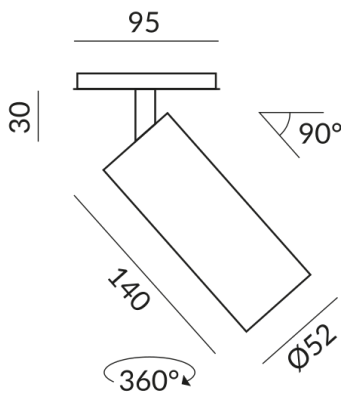

Safety class

1

Ingress protection

IP20

Weight

0.31 kg

Information on operating LED lights

Thank you for choosing our LED lights.