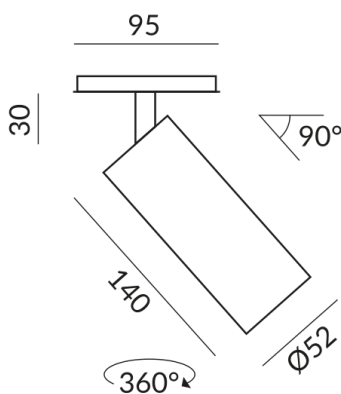

Weight

0.31 kg