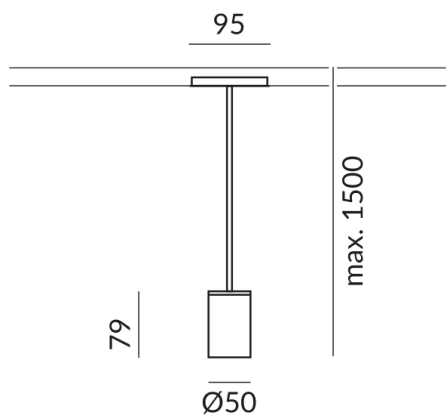

ADD pendant lights

ADD E27 ALL-IN

710690ws
LED
Dimmable
€109.00

Available, delivery time: 3-5 days

Systems
ALL-IN 230V track
Body Color
painted white

Technical specifications

Body color
painted white

Primary connection voltage
230 Volt

Dimmable
Universal (L,C)

Input power
9 Watt

Safety class
2

Ingress protection
IP20

Weight
0.27 kg

Information on operating LED lights

Thank you for choosing our LED lights.

To ensure the best possible performance and longevity of your new lighting, please observe the following instructions: