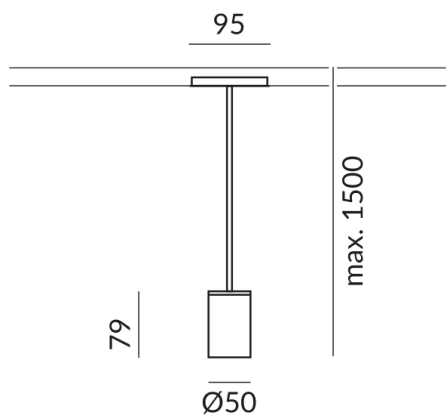

ADD pendant lights

ADD E27 ALL-IN

710690sw
LED
Dimmable
€109.00

Available, delivery time: 7 days

Systems
ALL-IN 230V track
Body Color
painted black

Technical specifications

Body color
painted black

Primary connection voltage
230 Volt

Dimmable
Universal (L,C)

Input power
9 Watt

Safety class
2

Ingress protection
IP20

Weight
0.27 kg

Information on operating LED lights

Thank you for choosing our LED lights.

To ensure the best possible performance and longevity of your new lighting, please observe the following instructions: