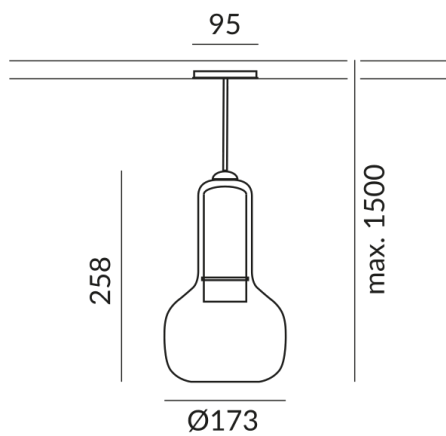

# BOOH pendant lights

BOOH 170 GU10 ALL-IN

710681sw  
G10  
Dimmable  
€409.00

Available, delivery time: 3-5 days

**Shade Color**  
cool grey

**Systems**  
ALL-IN 230V track

**Diameter**  
170mm

## Technical specifications

**Body color**  
painted black

**Shade color**  
cool grey

**Primary connection voltage**  
230 Volt

**Dimmable**  
Universal (L,C)

**Input power**  
9 Watt

**Safety class**  
2

**Ingress protection**  
IP20