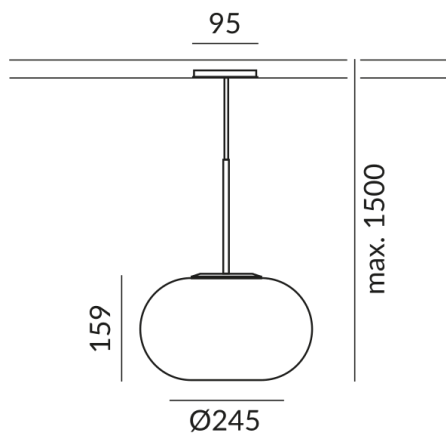

Information on operating LED lights

Thank you for choosing our LED lights.

To ensure the best possible performance and longevity of your new lighting, please observe the following instructions:

1. When operating LED lights, visible, brief changes in light may occur due to voltage changes in the mains. This does not constitute a defect in the light.
2. For dimming LED lights. Not all LED lamps are compatible with all dimmers. Please check compatibility before installation. Incompatibility does not constitute a defect in the luminaire.
3. Flickering at low dimmer settings (from 50%): When using dimmers, slight flickering may occur at low settings. This is normal behaviour and does not constitute a defect in the luminaire.