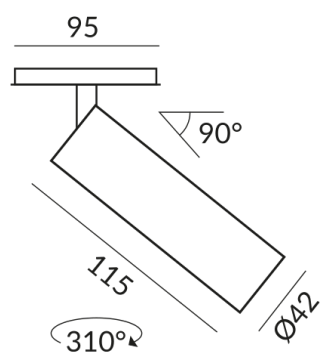

# LUMO SPOT spotlights

LUMO SLIM-MR11 SPOT GU10 ALL-IN

710225wg

G10

€159.90

detail.deliveryTimeAvailable2

**Body Color**

white, inside gold

**Diameter**

## Technical specifications

**Body color**

white, inside gold

**Primary connection voltage**

230 Volt

**Input power**

4 Watt

**Safety class**

2

**Ingress protection**

IP20

**Weight**

0.18 kg

**Design**

BRUCK-Design

---