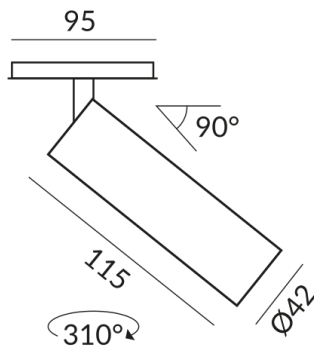

LUMO SPOT spotlights

LUMO SLIM-MR11 SPOT GU10 ALL-IN,
PAR11, 4W, 230V, PC2

710225wg
G10
€159.90

Available, delivery time: 7 days

Body Color
white, inside gold

Diameter
42mm

Technical specifications

Body color
white, inside gold

Primary connection voltage
230 Volt

Input power
4 Watt

Safety class
2

Ingress protection
IP20

Weight
0.18 kg

Design
BRUCK-Design