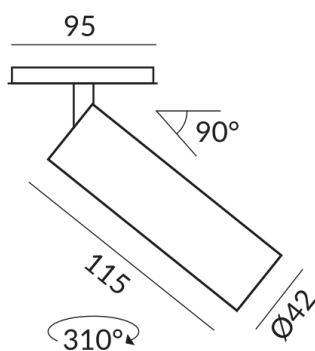

LUMO SPOT spotlights

LUMO SLIM-MR11 SPOT GU10 ALL-IN

710225sw

G10

€149.90

Available, delivery time: 7 days

Body Color

Painted black

Diameter

42mm

Technical specifications

Body color

Painted black

Primary connection voltage

230 Volt

Input power

4 Watt

Safety class

2

Ingress protection

IP20

Weight

0.18 kg

Design

BRUCK-Design