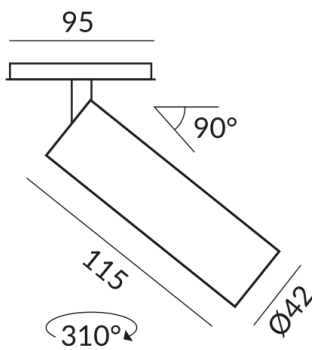

LUMO SPOT spotlights

LUMO SLIM-MR11 SPOT GU10 ALL-IN

710225sg
G10
€159.90

detail.deliveryTimeAvailable2

Body Color
black, inside gold

Diameter
42mm

Technical specifications

Body color
black, inside gold

Primary connection voltage
230 Volt

Input power
4 Watt

Safety class
2

Ingress protection
IP20

Weight
0.18 kg

Design
BRUCK-Design

BRUCK GmbH & Co. KG
Industriestr. 22a
44628 Herne

Tel: +49 (0)2323 - 5910
E-Mail: sales@bruck.de