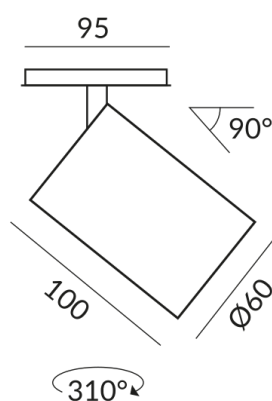

LUMO SPOT spotlights

LUMO SPOT GU10 ALL-IN, QPAR51, 7W,
230V, PC2

710220ws
G10
€149.90

Available, delivery time: 7 days

Body Color
painted white

Diameter
60mm

Technical specifications

Body color
painted white

Primary connection voltage
230 Volt

Input power
7 Watt

Safety class
2

Ingress protection
IP20

Weight
0.19 kg

Design
BRUCK-Design