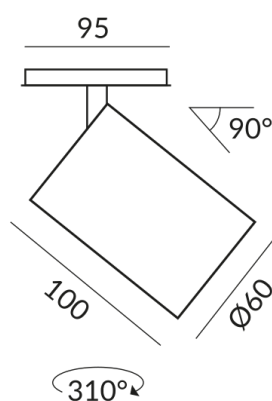

LUMO SPOT spotlights

LUMO SPOT GU10 ALL-IN, QPAR51, 7W,
230V, PC2

710220wg
G10
€159.90

Available, delivery time: 7 days

Body Color
white, inside gold

Diameter
60mm

Technical specifications

Body color
white, inside gold

Primary connection voltage
230 Volt

Input power
7 Watt

Safety class
2

Ingress protection
IP20

Weight
0.19 kg

Design
BRUCK-Design