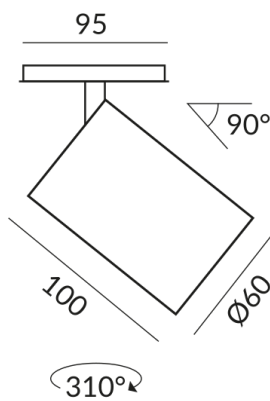

LUMO SPOT spotlights

LUMO SPOT GU10 ALL-IN

710220sw
G10
€149.90

detail.deliveryTimeAvailable2

Body Color
painted black

Diameter
60mm

Technical specifications

Body color
painted black

Primary connection voltage
230 Volt

Input power
7 Watt

Safety class
2

Ingress protection
IP20

Weight
0.19 kg

Design
BRUCK-Design

BRUCK GmbH & Co. KG
Industriestr. 22a
44628 Herne

Tel: +49 (0)2323 - 5910
E-Mail: sales@bruck.de