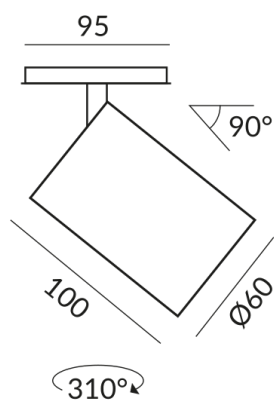

# LUMO SPOT spotlights

LUMO SPOT GU10 ALL-IN

710220sg  
G10  
€159.90

detail.deliveryTimeAvailable2

**Body Color**  
black, inside gold

**Diameter**  
60mm

## Technical specifications

**Body color**  
black, inside gold

**Primary connection voltage**  
230 Volt

**Input power**  
7 Watt

**Safety class**  
2

**Ingress protection**  
IP20

**Weight**  
0.19 kg

**Design**  
BRUCK-Design