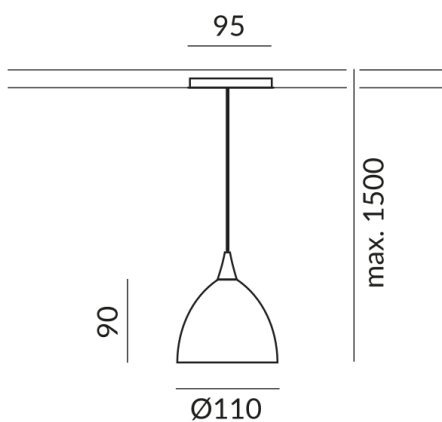

Technical specifications

Body color
painted black

Shade color
crystal clear

Primary connection voltage
230 Volt

Dimmable
Universal (L,C)

Input power
48 Watt

Safety class
2

Ingress protection
IP20

Weight
0.46 kg

Design
BRUCK Werksdesign