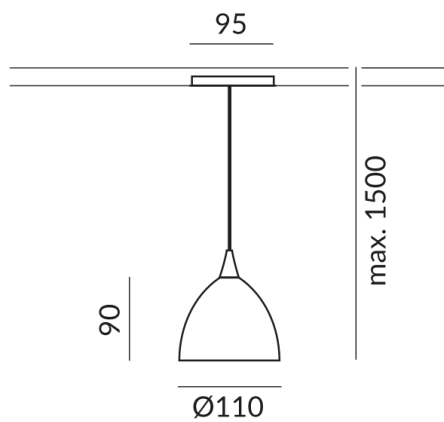

SILVA 110 G9 pendant lights

SILVA 110 G9 ALL-IN

710163ch
G9
Dimmable
€389.00

Available, delivery time: 7 days

Body Color
chrome

Shade Color
crystal clear

Systems
ALL-IN 230V track

Technical specifications

Body color
chrome

Shade color
crystal clear

Primary connection voltage
230 Volt

Dimmable
Universal (L,C)

Input power
48 Watt

Safety class
2

Ingress protection
IP20

Weight
0.46 kg